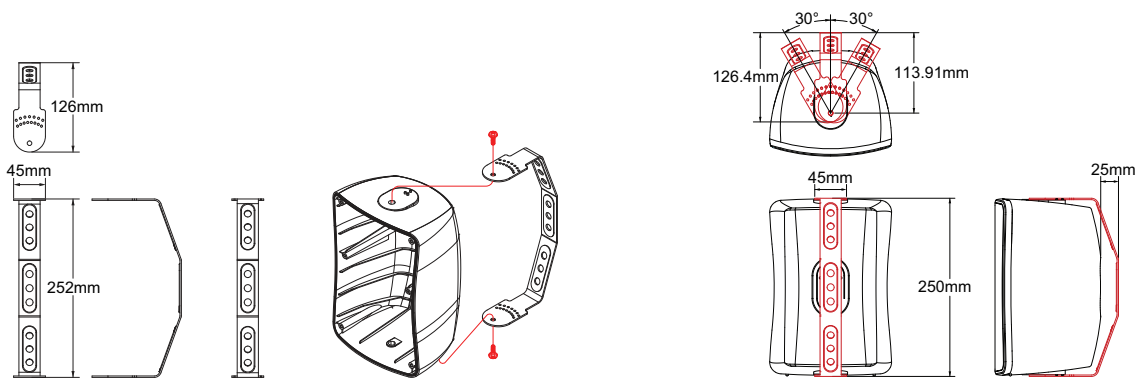

### U-BKT-30 (U-Bracket for WS-30T)

### U-BKT-50 (U-Bracket for WS-50T)

### U-BKT-80 (U-Bracket for WS-80T)